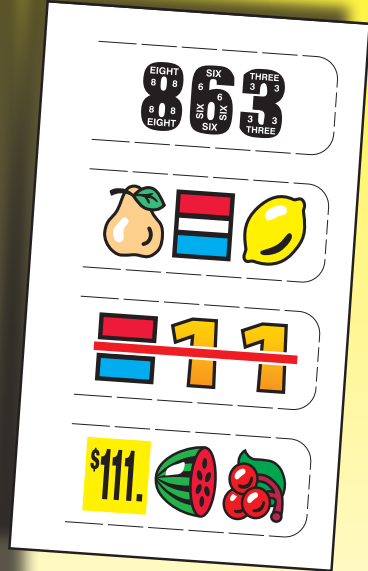

10 Winners @ \$ 11.00\$ 110.00

111 Winners @ \$ 1.00\$ 111.00

TOTAL PAY OUT\$1262.00

YOUR GROSS PROFIT\$ 354.00

22% Profit • 78% Payout

4 DEALS/CASE

Payable in cash, tickets or merchandise.
© 2008 Bonanza Pull-Tabs, Inc.