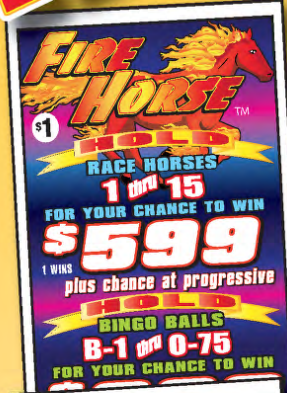

This Game is on Fire!!!

FIRE HORSE •\$1• No. 52207
 4984 @ \$1 TAKES IN \$4984.00

Pays Out:

1 Horse Winner @ \$ 599.00	\$ 599.00
5 Bingo Winners @ \$ 200.00	\$ 1000.00
1 Progressive @ \$ 1000.00	\$ 1000.00

Instant Winners:

1 Winner @ \$ 500.00 (C-D) TM	\$ 500.00
3 Winners @ \$ 100.00 (C-D) TM	\$ 300.00
10 Winners @ \$ 20.00	\$ 200.00
250 Winners @ \$ 1.00	\$ 250.00

TOTAL PAY OUT \$ 3849.00
 YOUR GROSS PROFIT \$ 1135.00