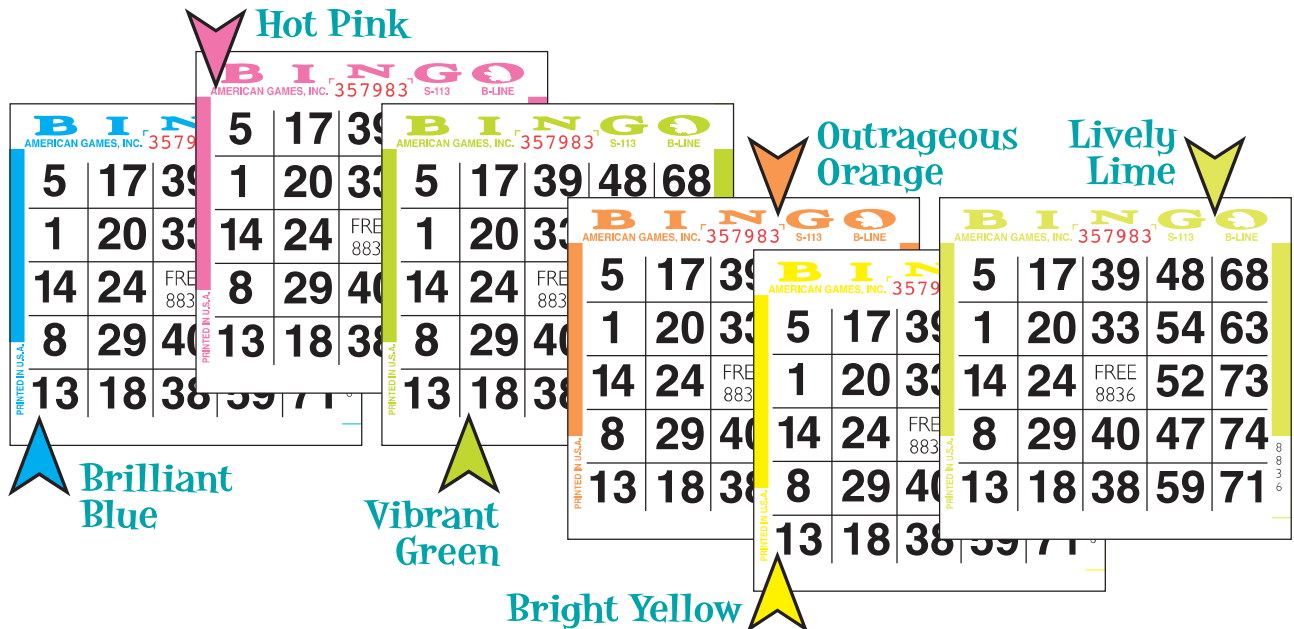

Double Play Bingo™ features:

- 3,000 single cards per set
- Sold in 8 vibrant colors: **blue, orange, green, yellow, pink, red, purple, and white**
- Available in the following cuts:
 - 1 ON, 2 ON Vertical, 3 ON Horizontal, & 4 ON Vertical
- Use Double Play Bingo™ as loose "Specials" or collate into booklets

Games of Choice™

Use Games of Choice™ for your multi-level play. The four different colored booklets identify different prize levels.

How it works: Each page in the booklet is the same color. A blue booklet contains i.e. 10 blue pages, where each page contains a sheet number. Player will choose a color booklet to purchase, which dictates the prizes that can be won. For example, if bingo is won on a blue page, a \$100 prize is claimed; a red page might pay a \$200 prize and a green page might pay \$300, and so on. 'Games of Choice' is a popular game in Las Vegas casinos and in large commercial halls with multiple sessions per day.

Available in B-Line™
 •9-18 (green) •18-27 (blue)
 •27-36 (orange) •36-45 (red)

**TURN DOWN THE HOUSE LIGHTS,
FLIP ON THE BLACKLIGHTS**
and watch your BINGO SALES ~~GLW~~ GROW

with
BLACKLIGHT
BINGO™

Available on a print order basis in any series in the following colors: