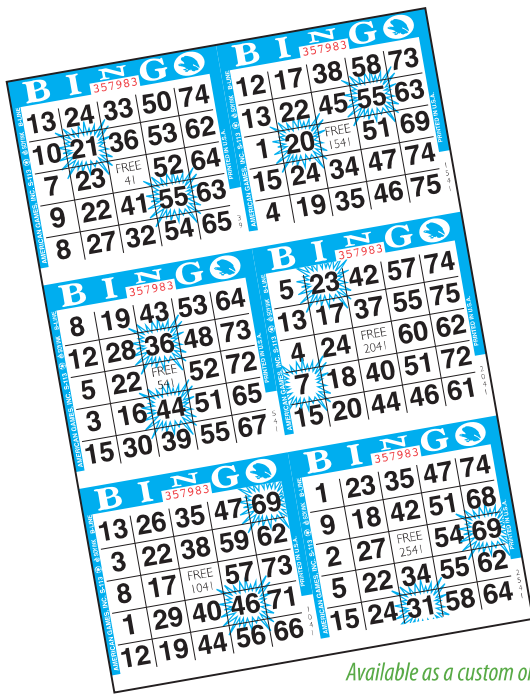

Double Powerburst Bingo™

Available as a custom order product.

Triple Win™

- Triple Win™ is available in all series in both A-Line™ and B-Line™
- When you play Triple Win™, you will notice that each face is already daubed with 3 different ink spots
- If a player hits these numbers in the first 3 called numbers, they win a bonus jackpot amount
- If there is no winner, these numbers are used in the regular bingo game