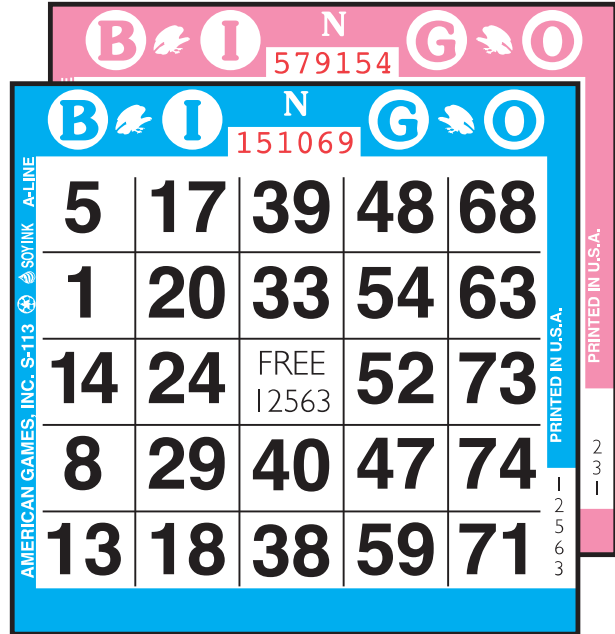

Win-Line™ Bingo Booklets

Available in Blue and Pink Borders!

Win-Line™ eliminates the need for a wax sheet. Plus, eliminating wax separator sheets cuts our production costs, and we pass that savings on to you. With Win-Line™ there's less weight, and less weight means lower shipping costs.

Pick Your Colors

Order any of our 27 colors in any combination you like.

Here is our standard rotation.

Border/Screen Colors:

Blue	Orange	Green	
Yellow	Pink	Gray	Olive
Red	Purple	Brown	Black
Blue Screen	Orange Screen	Green Screen	Yellow Screen
Pink Screen	Gray Screen	Olive Screen	Red Screen
Purple Screen	Brown Screen	Aqua	Peach
Lt. Blue	White	Lime	Tan

Easy-Track™ Audit System

American Games' bingo paper is protected by a fool proof audit system that lets you track inventory in sheets and booklets.

In the example shown below, the 3H-1504 indicates that this is book 1504 of the set of 3000 books in the set. (9,000 faces to the set divided by 3 faces per card yields 3,000 books.) With this information, you know 1496 books have been sold and 1504 books remain in the set.