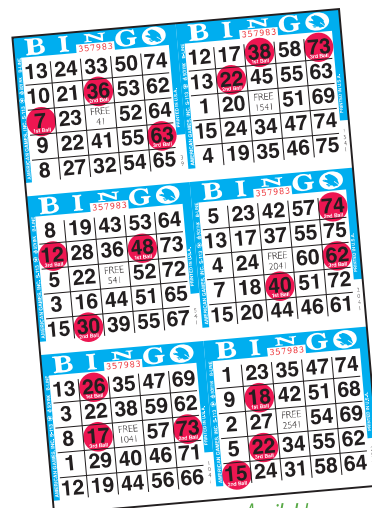

Available as a custom order product.

Floating 9™

Every “Floating 9” includes the Free Space, so players feel like they are winning even before they start. Every “Floating 9” pattern throughout the set will contain different numbers. With this randomized pattern you can play many different ways, including:

- Have players complete their custom shaded “Block of nine” to win a Bingo
- Offer a bonus prize for getting a Bingo on the center number
- Allow players to use the center block as a Free Space

This pattern can be collated into standard 4 ON booklets or played as a special early bird game. However you decide to operate your game using this paper, it is sure to draw players back again and again.