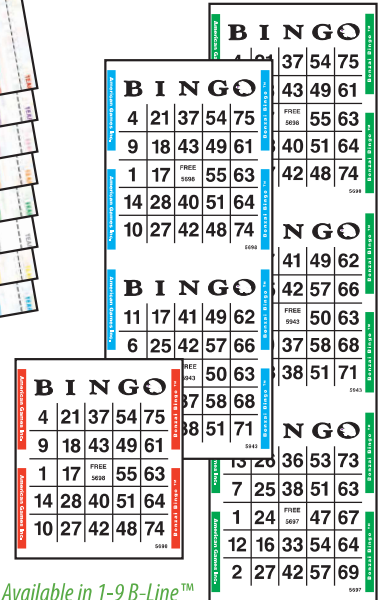

Bonzai Bingo™

Sold by the case! Available as a 1 ON, 2 ON, 3 ON.

Bonzai Bingo™ features:

- Folded bingo cards that are perforated on the ends and sealed for optimal security
  - Each card in the series is sequentially numbered for easy tracking
- Identical serial numbering on each series of 9,000 cards
- Security printing on the back of the card to prevent candling of numbers
- Printed on high quality white stock paper for brighter colors and easier readability
  - No duplicate faces
- Sold in eight vivid colors: **blue, orange, green, yellow, pink, purple, black, and red**
- Texas and Oklahoma Seal available

Available in 1-9 B-Line™