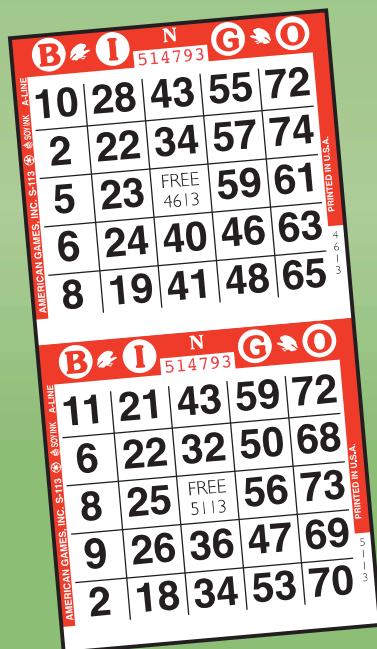

For example...

To determine the total number of bingo faces in a 6 ON, 10UP collation, you take 9,000 (number of faces for each color) multiplied by 10 colors per booklet, which equals 90,000 faces.

To determine the total number of booklets for a 6 ON, 10UP collation, you divide 9,000 by 6 ON (number of faces per sheet), which equals 1,500 booklets.

B-Line™ Bingo

B-Line Bingo Paper Available in 36 ON:

- 1-9
- 9-18
- 18-27
- 27-36
- 36-45

B-Line Bingo Paper Available in 30 ON:

- 1-9

B-Line Bingo Paper Available in 24 ON:

- 1-9
- 1-9 Horizontal
- 18-27

Bingo 75™

All 75 Bingo numbers appear on every 3 ON vertical strip. Players mark their sheet every time! Adds speed and excitement to your game!

Available in 36 ON:

- 1-9

Available in 30 ON:

- 9-18

Available in 24 ON:

- 18-21

A-Line™ Bingo

A-Line Bingo Paper Available in 36 ON:

- 1-9
- 9-18
- 18-27

A-Line Bingo Paper Available in 24 ON:

- 1-9
- 9-18

American Games' bingo papers are your bread and butter of bingo supplies. These high-grade, smudge-free papers are fade and tear resistant, the result of years of American Games manufacturing know-how.