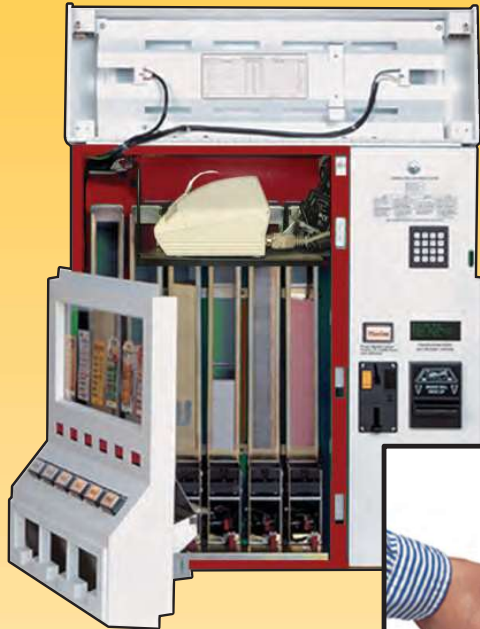

SIMPLICITY • The Maxim™ boasts a very simple ticket loading procedure. Interchangeable ticket columns are accessed and loaded from the front of the machine and are easily adjusted to accommodate different ticket sizes. This eliminates downtime whenever it's necessary to change games or switch from three-tab to five-tab tickets.

For those customers new to vending, the expandable 4 column PTVM is sure to be a hit! Start with a 4 column machine, see the success, and expand to a 6 column machine!

Start with a 4 Column
Machine and see
the success...

...expand the machine
into a 6 Column Machine...

...and see even more success!

THE MECHANICS

MAXIMS™ ARE DESIGNED AND BUILT AT AMERICAN GAMES

- Automatic Bin Timing calibrates each column to vend various ticket sizes, including die-cut tickets.
- Locking base cabinets available for secure storage.
- Buttons flashing in random sequence and LED price displays attract more players.
- Interchangeable ticket columns work independently to eliminate downtime.
- Front-loading tickets is now easier than ever.
- Advanced networking capabilities.

- 4 and 6 Column Maxim are wall mountable.
- Audible front-door alarm.

- Ticket and cash compartments are keyed separately
- Bill validator stacks up to 600 bills (1,000 capacity validator available)
- Easily accessible.