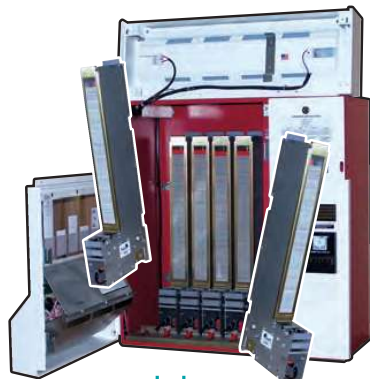

SIMPLICITY • The Maxim™ boasts a very simple ticket loading procedure. Interchangeable ticket columns are accessed and loaded from the front of the machine and are easily adjusted to accommodate different ticket sizes. This eliminates downtime whenever it's necessary to change games or switch from three-tab to five-tab tickets.

AN INDUSTRY 1ST

4 COLUMN EXPANDABLE PULL-TAB VENDING MACHINE

American Games is pleased to introduce the industry's first expandable Pull-Tab Vending Machine (PTVM). Having produced PTVMs for well over a decade, American Games is now ready to take aim at the 4 column vending machine market. Currently available as a 6 and 12 column vending machine, American Games is able to manipulate the best-selling 6 column PTVM and provide customers with an expandable 4 column machine.

...expand the machine
into a 6 Column Machine...

...and see even more success!

THE MECHANICS

MAXIMS™ ARE DESIGNED AND BUILT AT AMERICAN GAMES

- Automatic Bin Timing calibrates each column to vend various ticket sizes, including die-cut tickets.
- Locking base cabinets available for secure storage.
- Buttons flashing in random sequence and LED price displays attract more players.
- Interchangeable ticket columns work independently to eliminate downtime.
- Front-loading tickets is now easier than ever.
- Advanced networking capabilities.

- 4 and 6 Column Maxim are wall mountable.
- Audible front-door alarm.

- Ticket and cash compartments are keyed separately
- Bill validator stacks up to 600 bills (1,000 capacity validator available)
- Easily accessible.