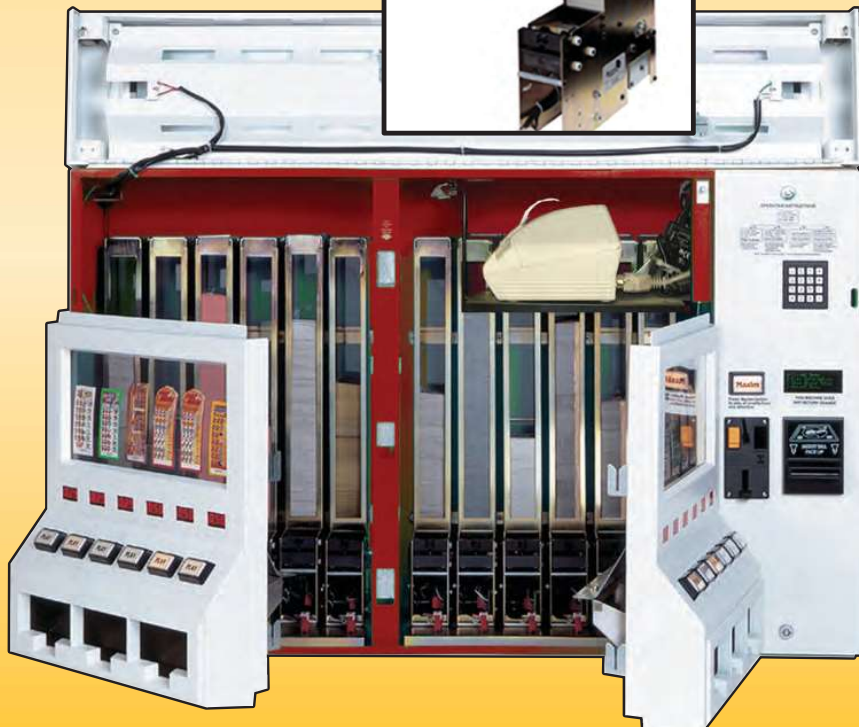

SIMPLICITY • The Maxim™ boasts a very simple ticket loading procedure. Interchangeable ticket columns are accessed and loaded from the front of the machine and are easily adjusted to accommodate different ticket sizes. This eliminates downtime whenever it's necessary to change games or switch from three-tab to five-tab tickets.

For those customers new to vending, the expandable 4 column PTVM is sure to be a hit! Start with a 4 column machine, see the success, and expand to a 6 column machine!

Start with a 4 Column
Machine and see
the success...

...expand the machine
into a 6 Column Machine...

...and see even more success!

THE MECHANICS

MAXIMS™ ARE DESIGNED AND BUILT AT AMERICAN GAMES

- Automatic Bin Timing calibrates each column to vend various ticket sizes, including die-cut tickets.
- Locking base cabinets available for secure storage.
- Buttons flashing in random sequence and LED price displays attract more players.
- Interchangeable ticket columns work independently to eliminate downtime.
- Front-loading tickets is now easier than ever.
- Advanced networking capabilities.

- 4 and 6 Column Maxim are wall mountable.
- Audible front-door alarm.

- Ticket and cash compartments are keyed separately
- Bill validator stacks up to 600 bills (1,000 capacity validator available)
- Easily accessible.