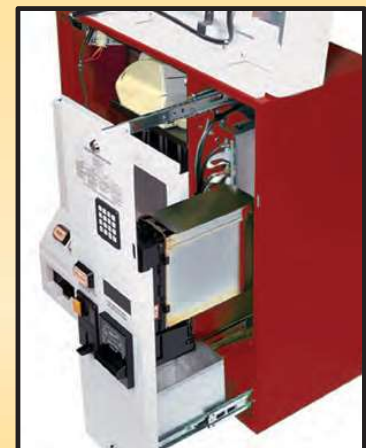

...expand the machine
into a 6 Column Machine...

...and see even more success!

THE MECHANICS

MAXIMS™ ARE DESIGNED AND BUILT AT AMERICAN GAMES

- Automatic Bin Timing calibrates each column to vend various ticket sizes, including die-cut tickets.
- Locking base cabinets available for secure storage.
- Buttons flashing in random sequence and LED price displays attract more players.
- Interchangeable ticket columns work independently to eliminate downtime.
- Front-loading tickets is now easier than ever.
- Advanced networking capabilities.

- 4 and 6 Column Maxim are wall mountable.
- Audible front-door alarm.

- Ticket and cash compartments are keyed separately
- Bill validator stacks up to 600 bills (1,000 capacity validator available)
- Easily accessible.